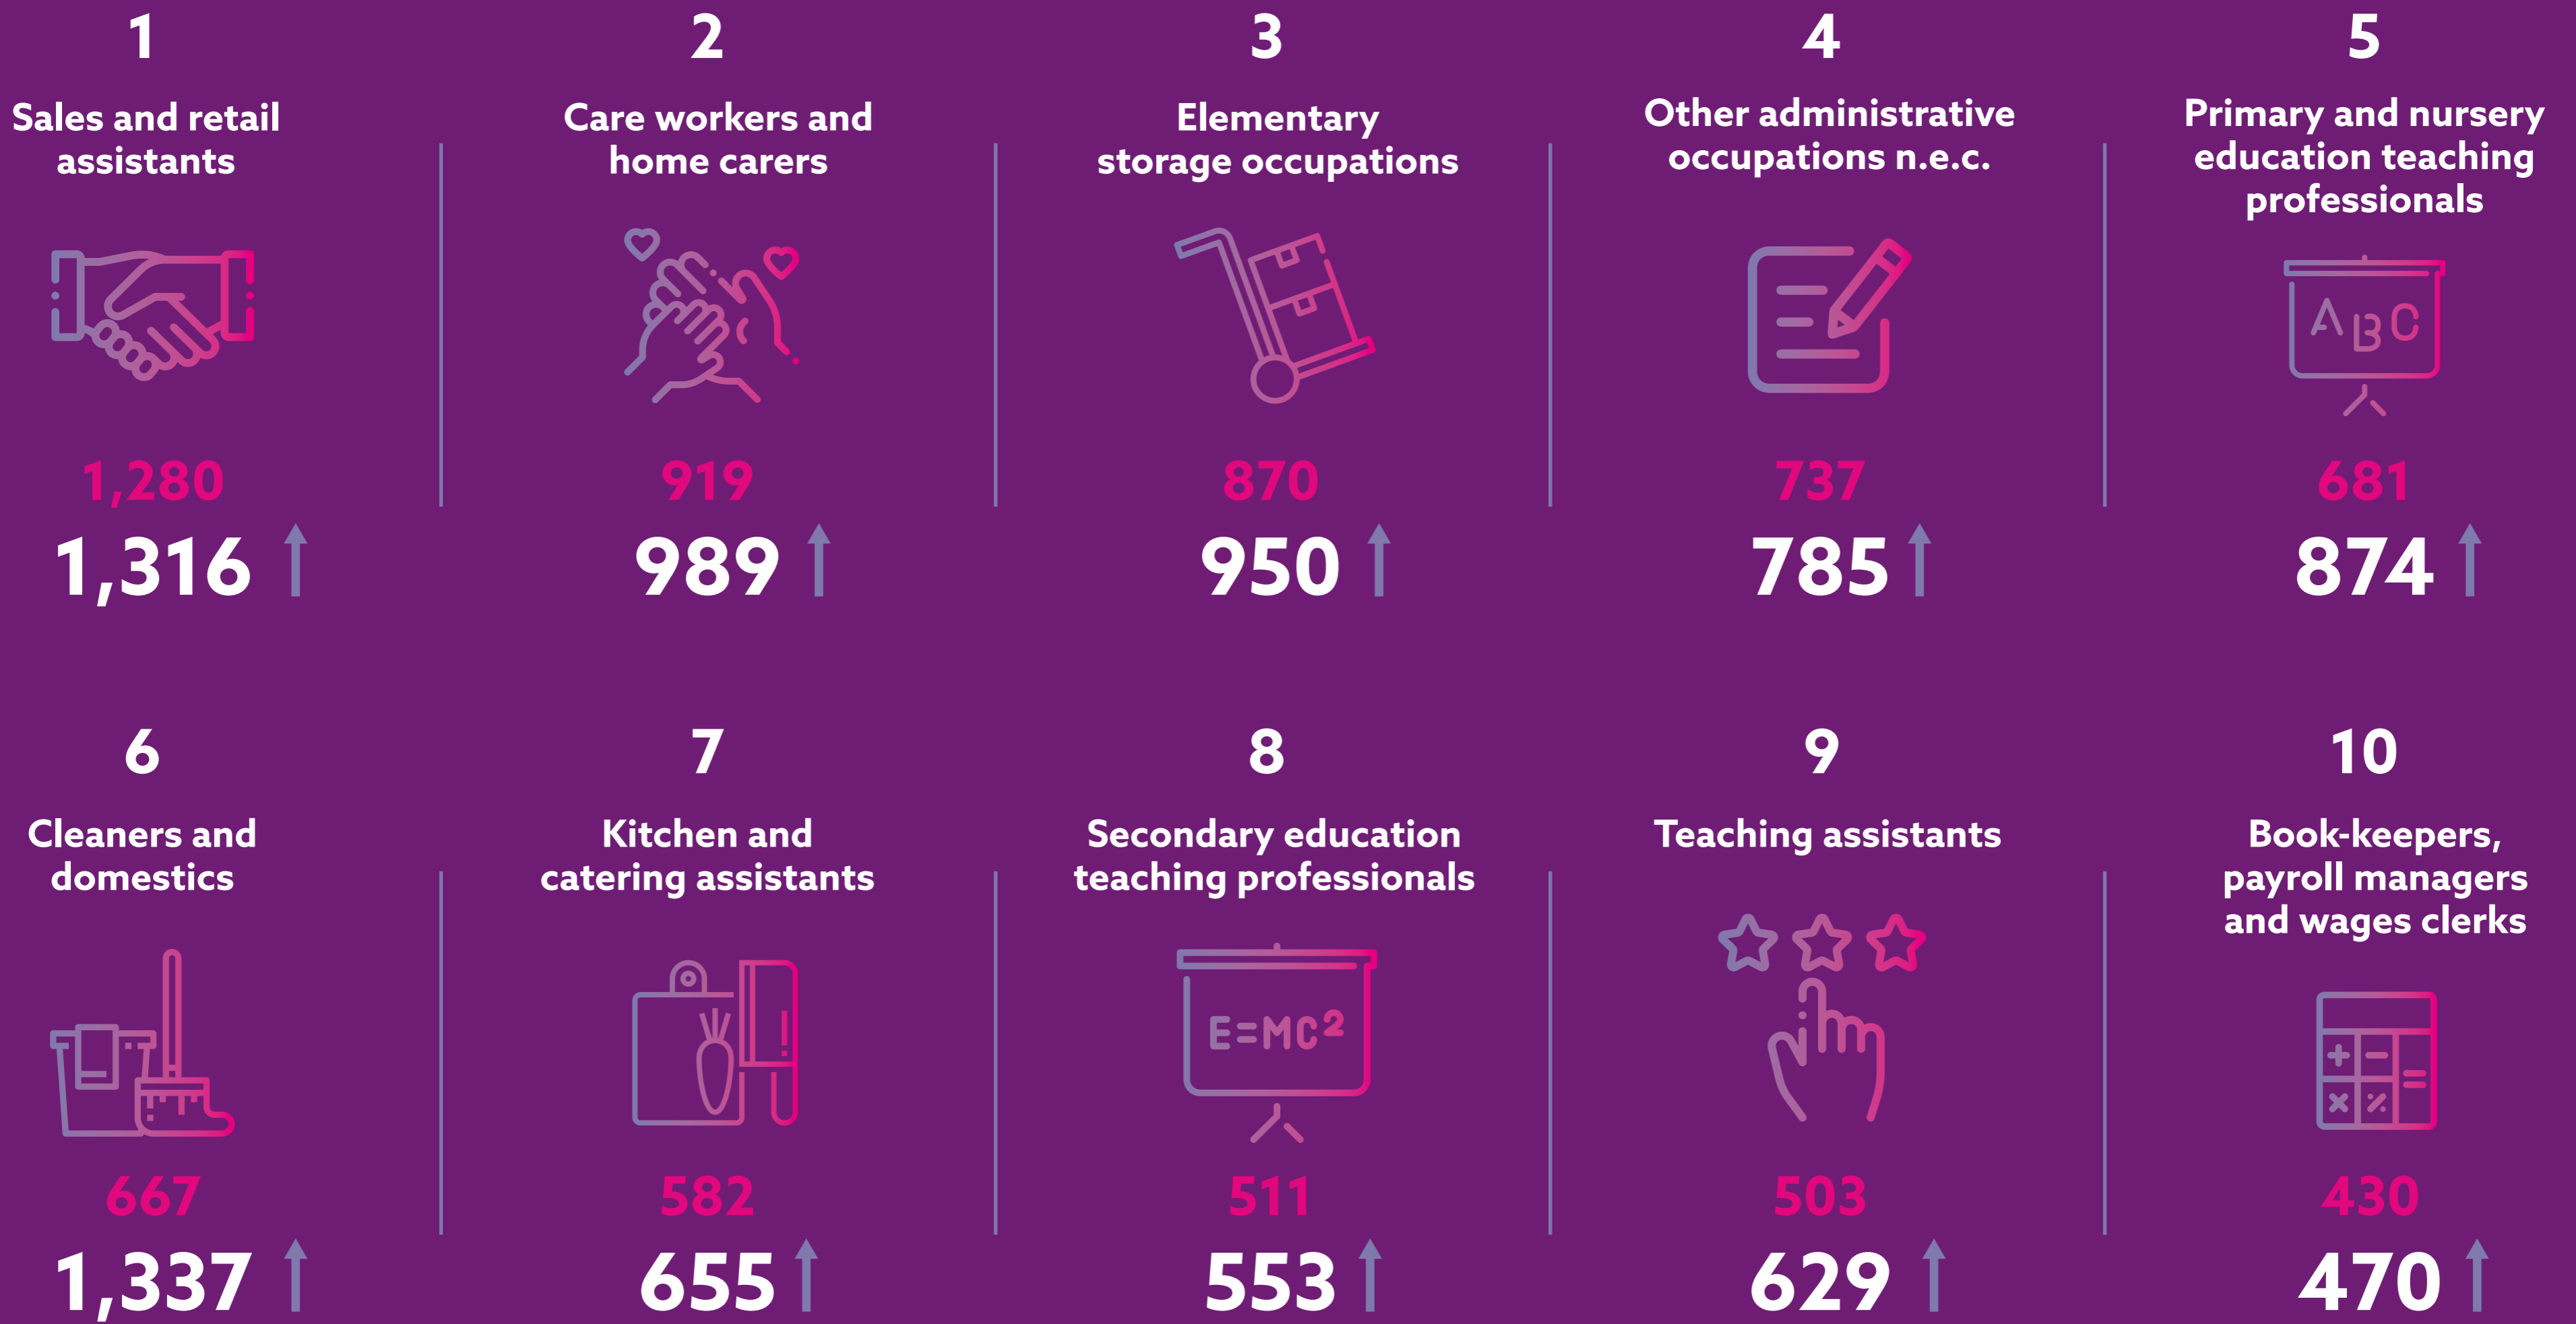

TOP 10 JOBS IN Gravesham

Largest Occupations

2015 JOBS 2018 JOBS